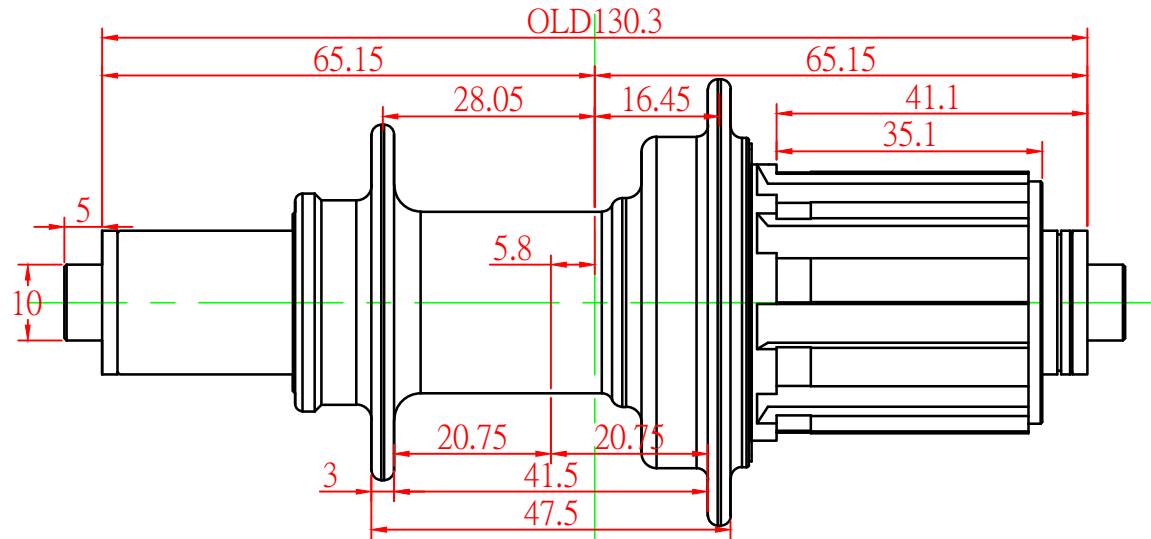

MODEL: RAR8

Spoke Holes: 24H & 28H

Weight: 185g

Pawls: 6 pawls, 48 pts

6 pawls each with 3 tips

Bearing numbers: 4

Shimano: 10s & 11s

Compagnolo: Campy