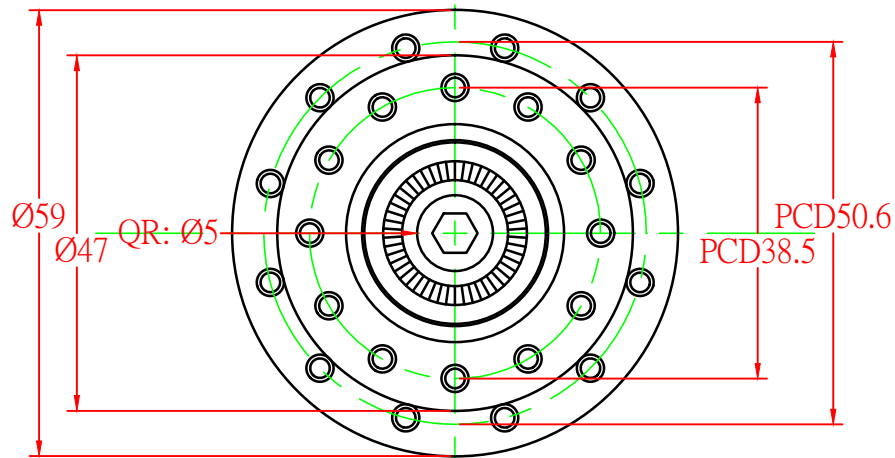

MODEL: RAR8

Spoke Holes: 24H & 28H

Weight: 185g

Pawls: 6 pawls, 48 pts

6 pawls each with 3 tips

Bearing numbers: 4

Shimano: 10s & 11s

Compagnolo: Campy