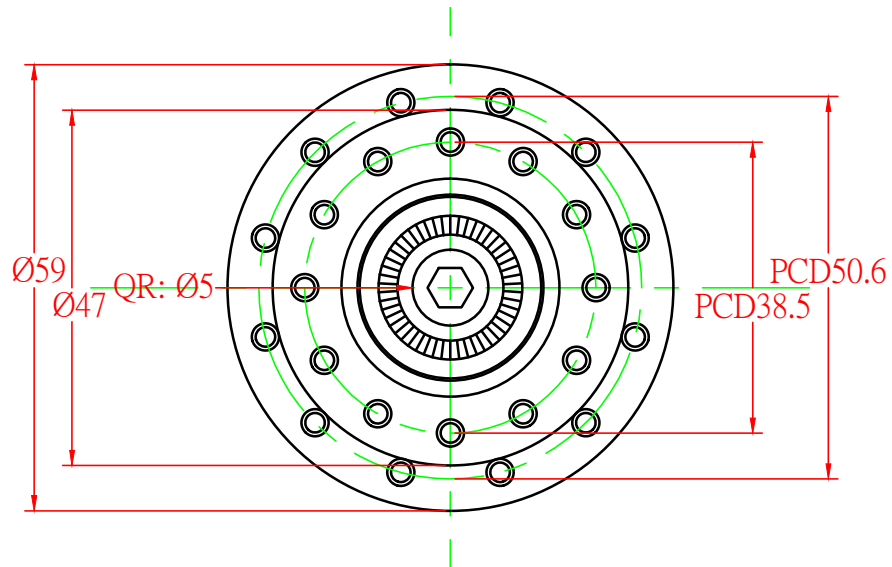

MODEL : RAR9

2014-3-18

Spoke Holes: 8/16H
&20H&24H&28H&32H
Weight:191g

Pawls:6 pawls,48 pts
6 pawls each with 3 tips

Bearing numbers:4

Shimano:10s&11s
Campagnolo:Campy
SRAM:XX1