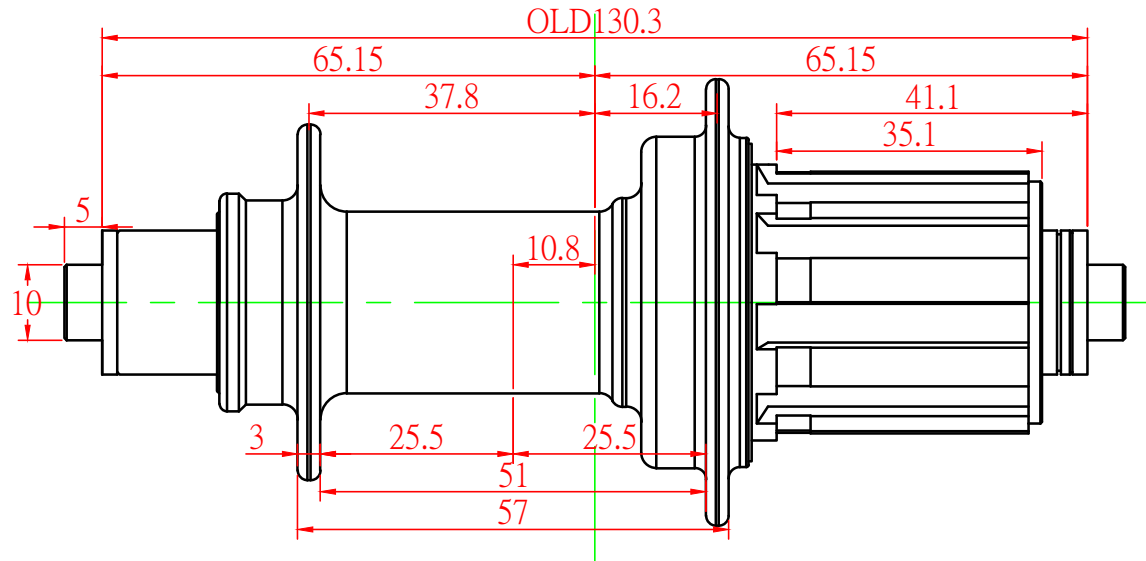

MODEL : RAR9

2014-3-18

Spoke Holes: 8/16H
&20H&24H&28H&32H
Weight:191g

Pawls:6 pawls,48 pts
6 pawls each with 3 tips

Bearing numbers:4

Shimano:10s&11s
Campagnolo:Campy
SRAM:XX1