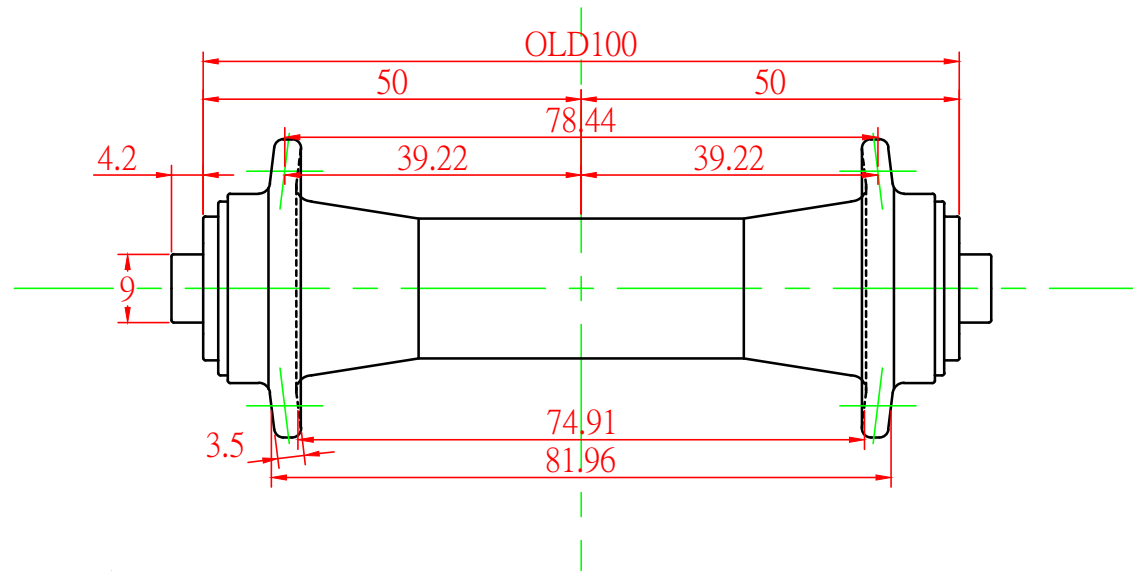

# MODEL: RAF12

Spoke Holes: 20H & 24H

Weight: 86g

Bearing numbers: 2