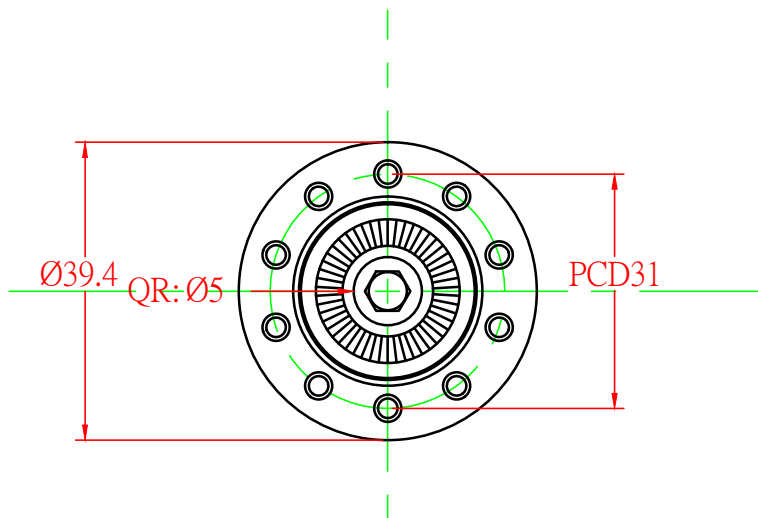

# MODEL: RAF12

Spoke Holes: 20H & 24H

Weight: 86g

Bearing numbers: 2