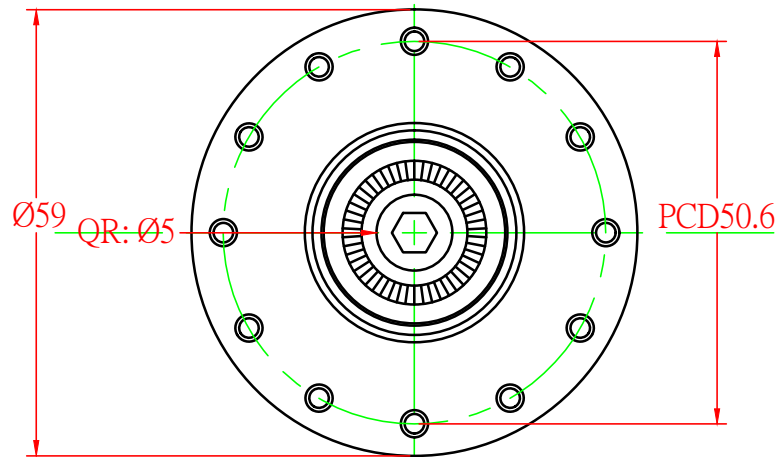

MODEL: RAR16

Spoke Holes:
8/16H&24H&28H
Weight:222.5g

Pawls:6 pawls,48 pts
6 pawls each with 3 tips

Bearing numbers:4

Shimano:10s&11s
Campagnolo:Campy
SRAM:XX1