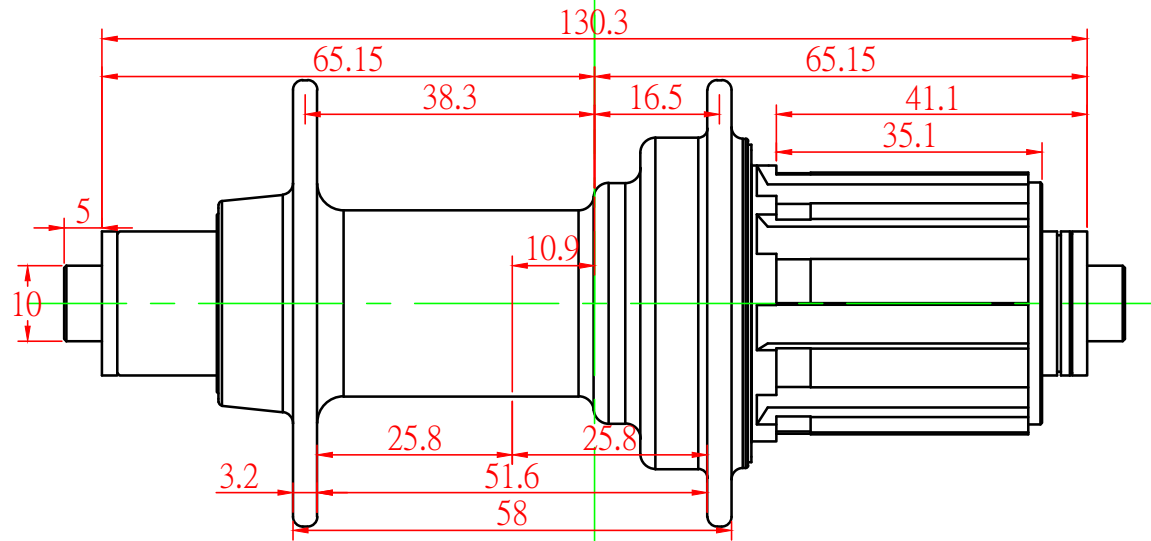

MODEL: RAR16

Spoke Holes:
8/16H&24H&28H
Weight:222.5g

Pawls:6 pawls,48 pts
6 pawls each with 3 tips

Bearing numbers:4

Shimano:10s&11s
Campagnolo:Campy
SRAM:XX1